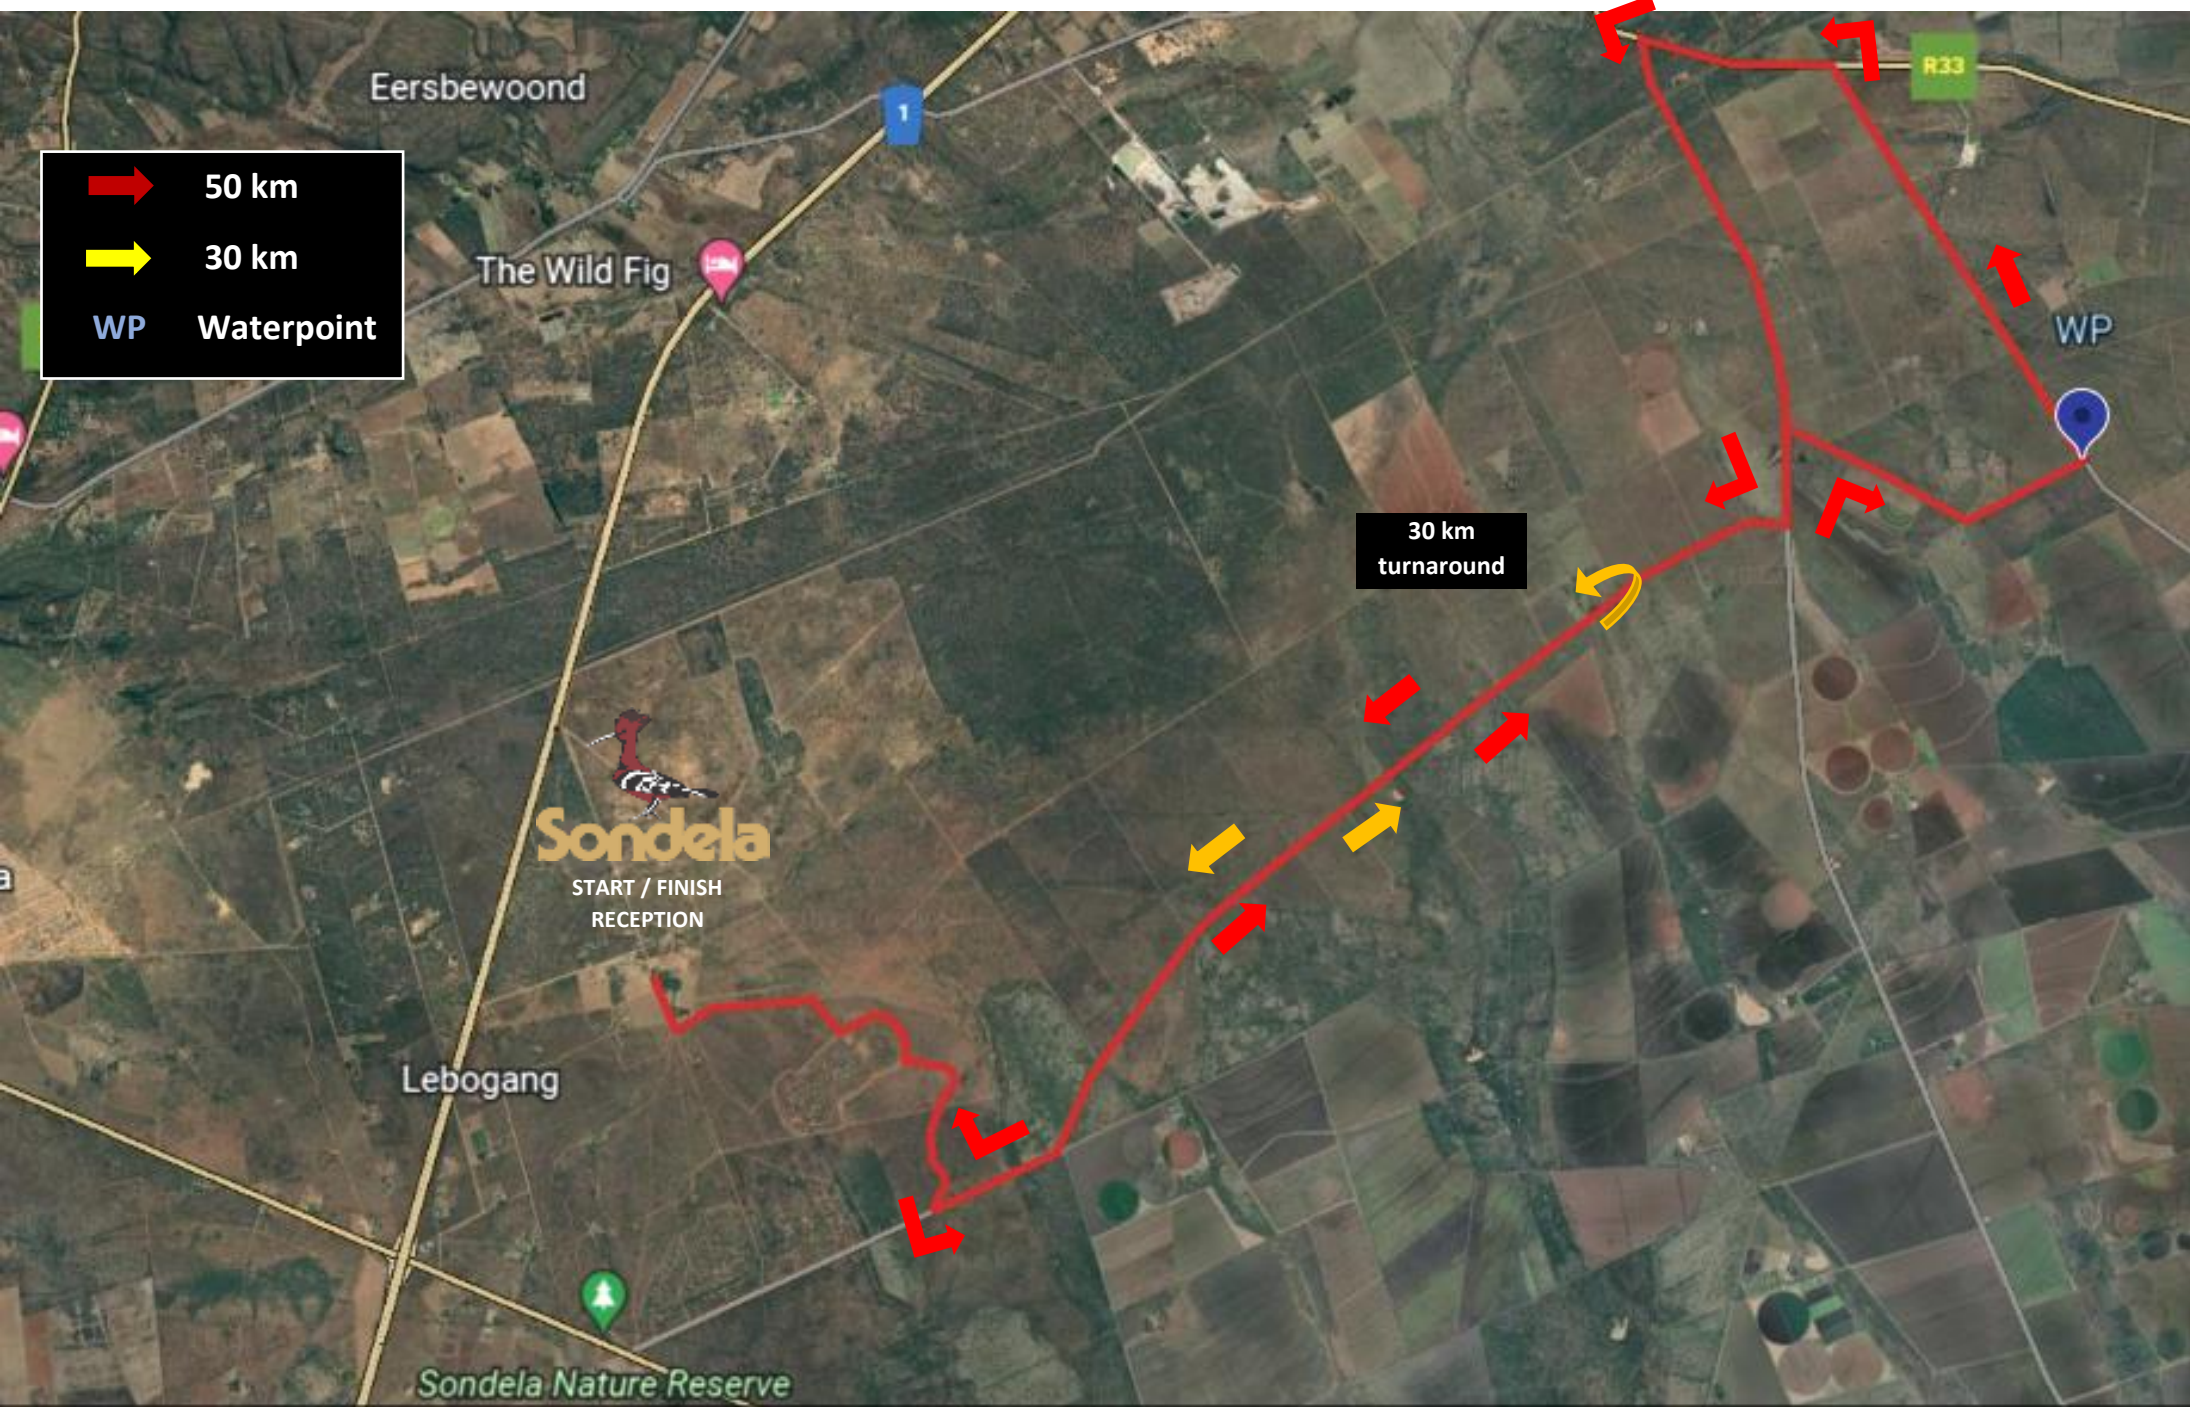

30 AND 50 KM ROUTES

- ➔ 50 km
- ➔ 30 km
- WP Waterpoint

30 km turnaround

Sondela
START / FINISH
RECEPTION

Lebogang

Sondela Nature Reserve

Eersbewood

The Wild Fig