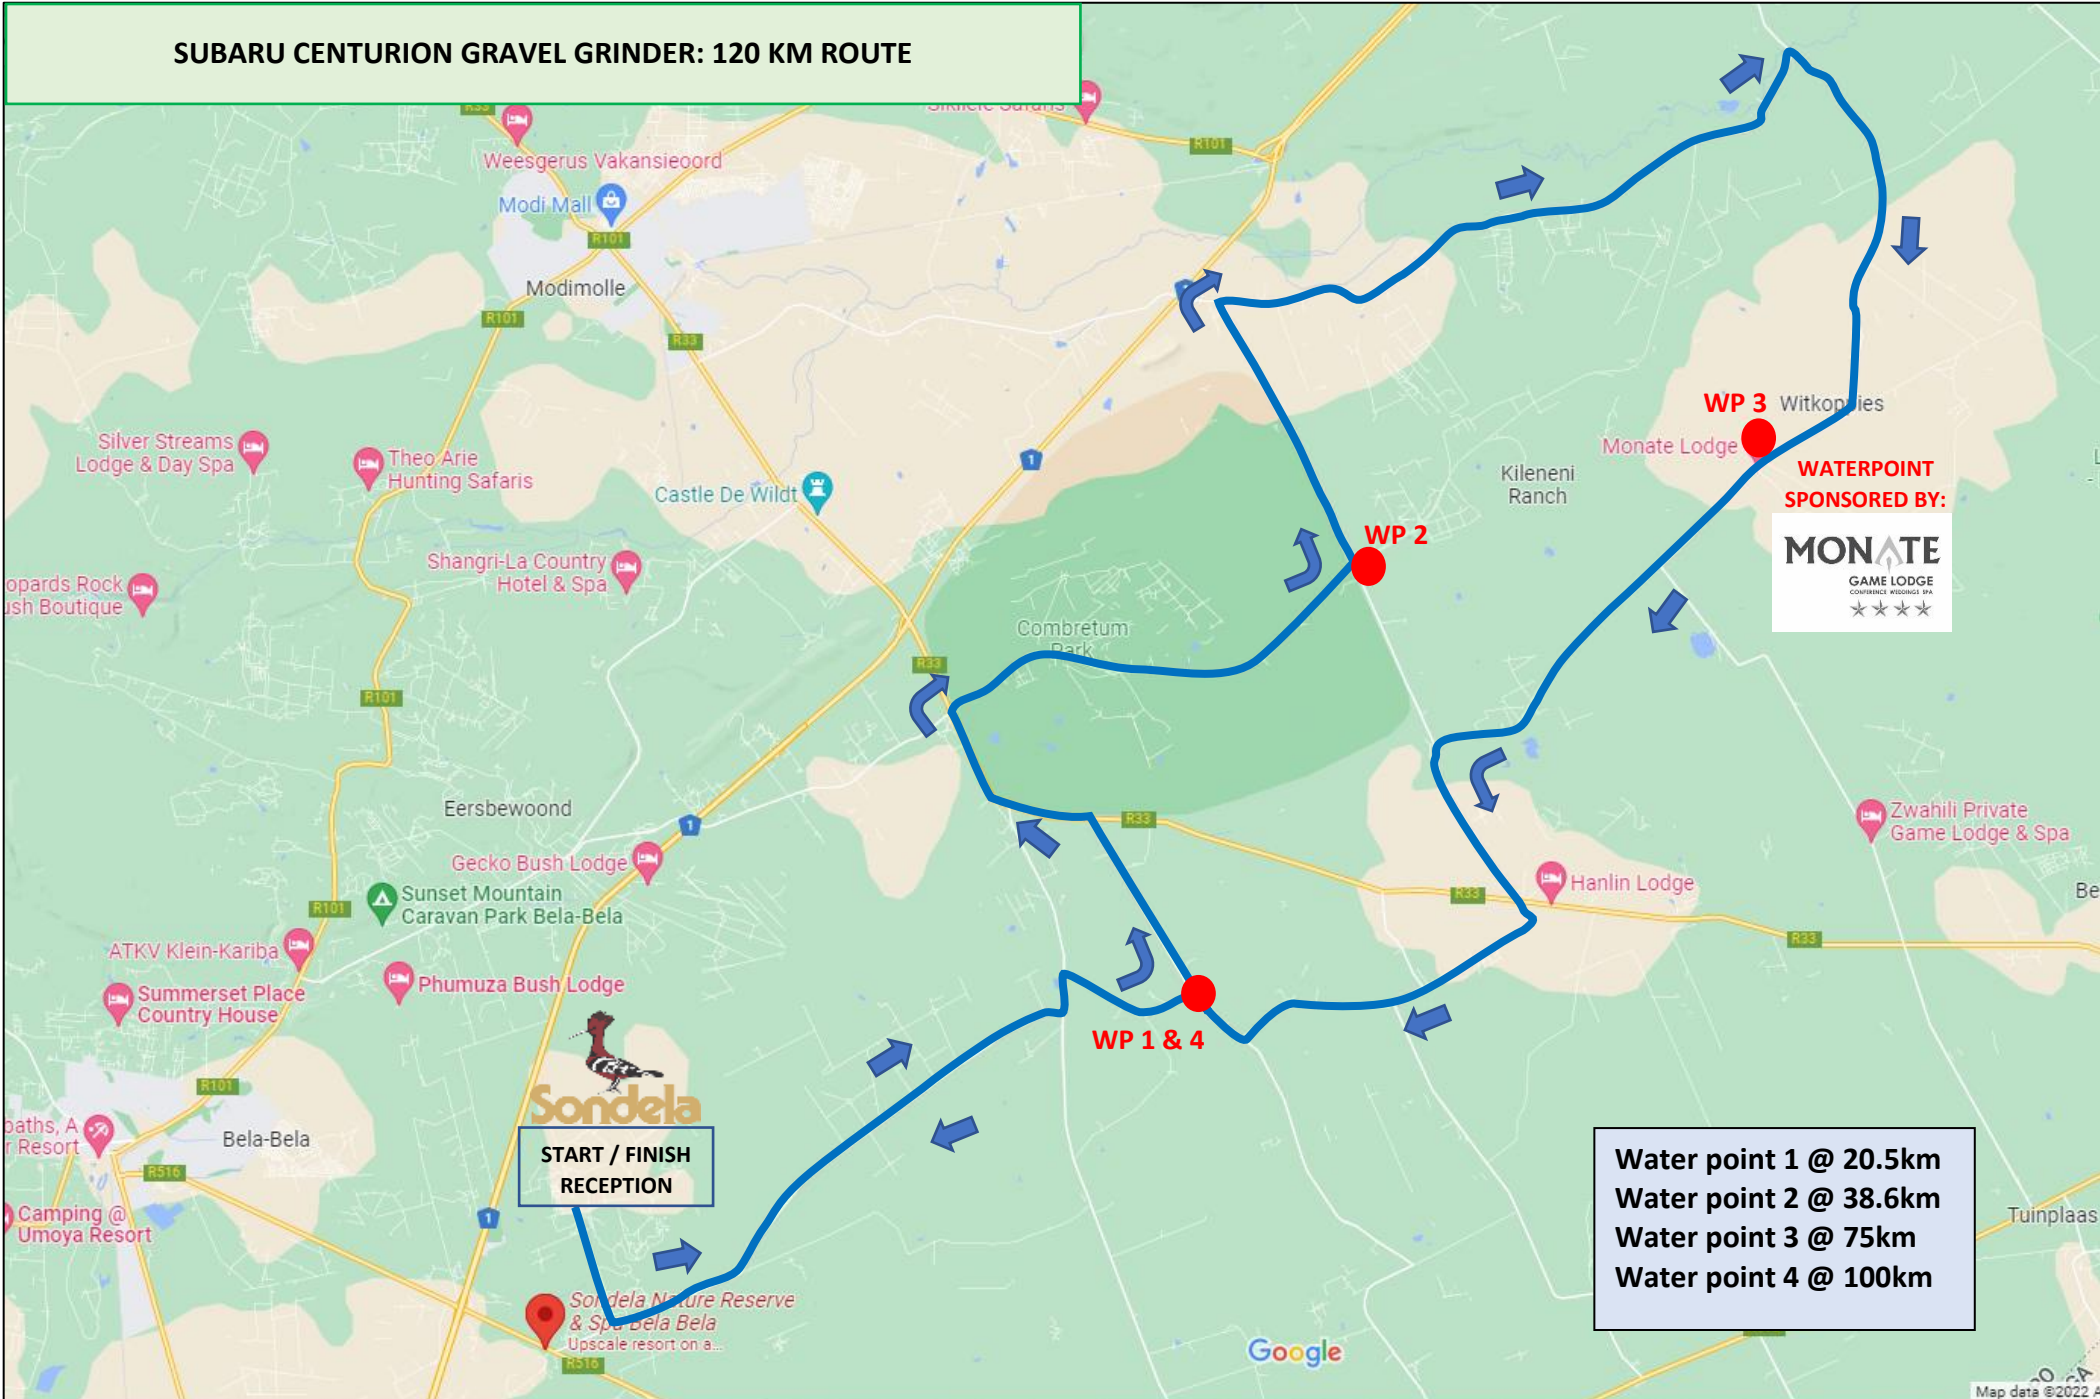

SUBARU CENTURION GRAVEL GRINDER: 120 KM ROUTE

WATERPOINT SPONSORED BY:
MONATE
GAME LODGE
CONFERENCE WIDINGS SPA
★★★★

START / FINISH RECEPTION

Water point 1 @ 20.5km
Water point 2 @ 38.6km
Water point 3 @ 75km
Water point 4 @ 100km

119.50 km

Distance

359 m

Total Ascent

358 m

Total Descent

Elevation

[Expand](#)